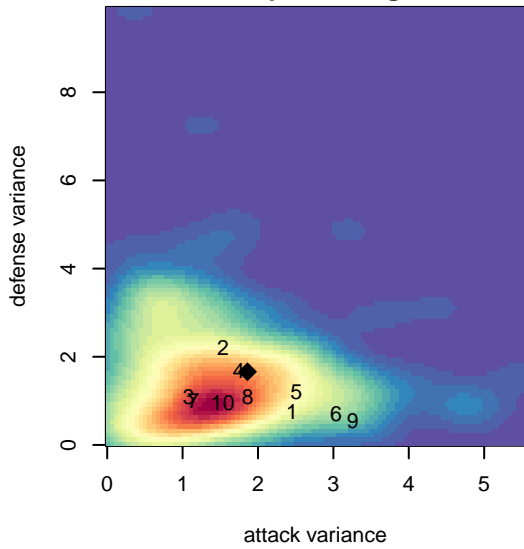

Crossfire Select Radovich B96

Crossfire Select SC
Redmond, WA
B96 total strength=1698
attack=23.6 defense=21.41
fall league = NPSL B18M1

alt names used:
Crossfire Select Radovich B96
Crossfire Select B96 Radovich
Crossfire Select B96-Radovich

Venues played:
2014 Crossfire Select Cup BU18
2014 Xtreme Cup BU19
2014 NPSL B18M1
2014 Founders Cup B96 19

Crossfire Select Radovich B96
Dots are actual minus expected GF (blue circles) and GA (red triangles).
Blue line is smoothed change in attack strength. Red is smoothed change in defense strength.

**attack and defense variance (black dot)
relative to other teams
and top 10 in region**

**attack and defense rating
relative to others at age
and all opponents in last 13 months**

Performance relative to 13 month average