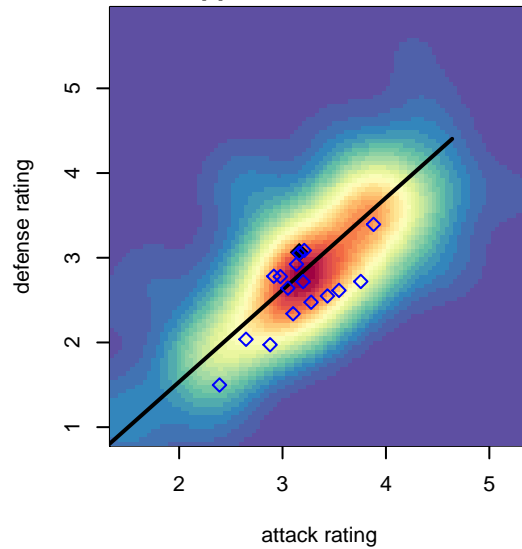

Crossfire Select Radovich B96

Crossfire Select SC
Redmond, WA
B96 total strength=1698
attack=23.6 defense=21.41
fall league = NPSL B18M1

alt names used:
Crossfire Select Radovich B96
Crossfire Select B96 Radovich
Crossfire Select B96-Radovich

Venues played:
2014 Crossfire Select Cup BU18
2014 Xtreme Cup BU19
2014 NPSL B18M1
2014 Founders Cup B96 19

Crossfire Select Radovich B96
Dots are actual minus expected GF (blue circles) and GA (red triangles).
Blue line is smoothed change in attack strength. Red is smoothed change in defense strength.

**attack and defense variance (black dot)
relative to other teams
and top 10 in region**

**attack and defense rating
relative to others at age
and all opponents in last 13 months**

Performance relative to 13 month average