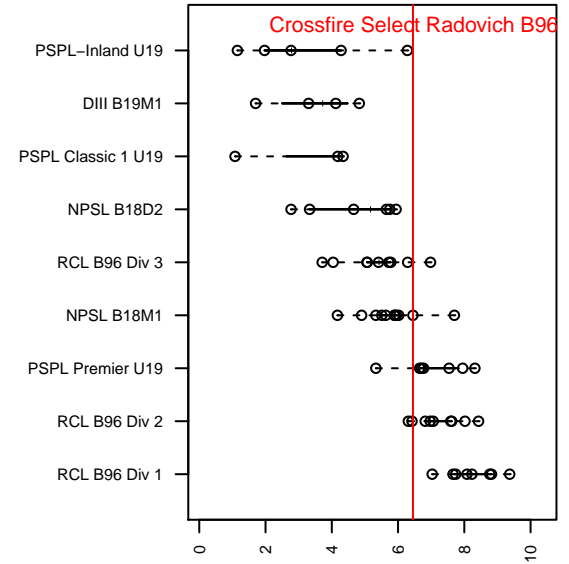

Crossfire Select Radovich B96

Crossfire Select SC
Redmond, WA
B96 total strength=1698
attack=23.6 defense=21.41
fall league = NPSL B18M1

alt names used:
Crossfire Select Radovich B96
Crossfire Select B96 Radovich
Crossfire Select B96-Radovich

Venues played:
2014 Crossfire Select Cup BU18
2014 Xtreme Cup BU19
2014 NPSL B18M1
2014 Founders Cup B96 19

Crossfire Select Radovich B96
Dots are actual minus expected GF (blue circles) and GA (red triangles).
Blue line is smoothed change in attack strength. Red is smoothed change in defense strength.

**attack and defense variance (black dot)
relative to other teams
and top 10 in region**

**attack and defense rating
relative to others at age
and all opponents in last 13 months**

Performance relative to 13 month average